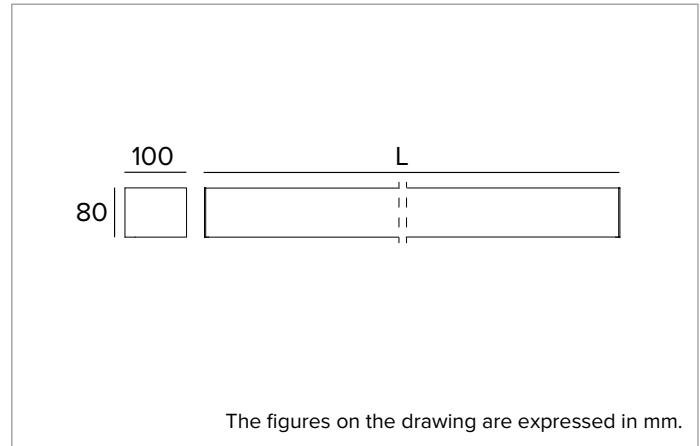

SOURCE

LED Engine made of linear LED boards Ra90.

Energy efficiency class: E

Nominal power: 34W

Nominal flux: 3091lm

Colour rendering index: 90

Rf: 92

Rg: 101

CCT nominal: 4000K

Lifetime (L80/B10): 100000h tq +25°C

ILLUMINOTECHNICAL CHARACTERISTICS

Direct emission. Controlled light - UGR19 optics: optical system made of a steel reflector with white polymer coating and UGR closing diffuser screen (UGR<19 and L65<3000 cd/m² EN-12464-1).

Emission: DIRECT

Optic: REFLECTOR

Optical efficiency: 100%

Fixture flux: 3091lm

Emergency fixture flux BLF: 11%

Luminous efficacy: 77lm/W

Photobiological safety: Compliant with RG0 exempt risk group

MECHANICAL CHARACTERISTICS

Painted extruded aluminium body with 100mm section and polycarbonate end caps. Upper closing screen in white PVC.

Colour and finish: White

Dimensions: L=1462mm

Weight: 5.55Kg

Version: LINEAR

Degree of protection: IP40

Mechanical Resistance: IK02

ELECTRICAL CHARACTERISTICS

Integrated electronic DALI2 driver. Equipped with emergency pack - permanent emergency (1h autonomy and 24h recharge).

Fixture Power: 40W

Power supply: 220-240Vac 50/60Hz

Insulation Class: CLASS 1

Type of driver / Control: DALI2 (EMERGENCY VERSION)

Driver included: YES

Class F: YES

SAFE FLICKER: PstLM=<1 and SVM=<0.4 (IEC TR 61547-1 and IEC TR 63158), to ensure a more comfortable and safe light

Ambient temperature: 0°C / +25°C

Relative humidity UR: <85%

INSTALLATION

To be completed with mounting systems for surface or suspended application.

NOTES

Casambi control system available using a dedicated accessory. Consult factory to verify the quantity of DALI drivers installed. Commissioning of the control system via free APP; the intervention of a specialist technician can be quoted on request.

REGULATIONS AND CERTIFICATIONS

CE.

WARRANTY

5 years.

WARNING

Luminaire designed for disposal/recycling at end-of-life. Replaceable (LED only) light source by a professional. Replaceable control gear by a professional.

Due to the technological evolution of the electronic components, the data provided may be updated, and as such, confirmation must be requested during the order process.

Luminous flux and power supply have +/-10% tolerances with respect to the indicated value. tq +25°C (CIE 121).

We reserve the right to make technical changes.

Targetti Sankey S.r.l.
Via Pratese, 164
50145 Firenze - Italy
Tel: +39 055 37911
targetti.com
targetti@targetti.com

CCIAA Firenze
Share Capital:
€ 500.000,00
VAT N. (IT):
01537660480
R.E.A.: FI-275656

TARGETTI